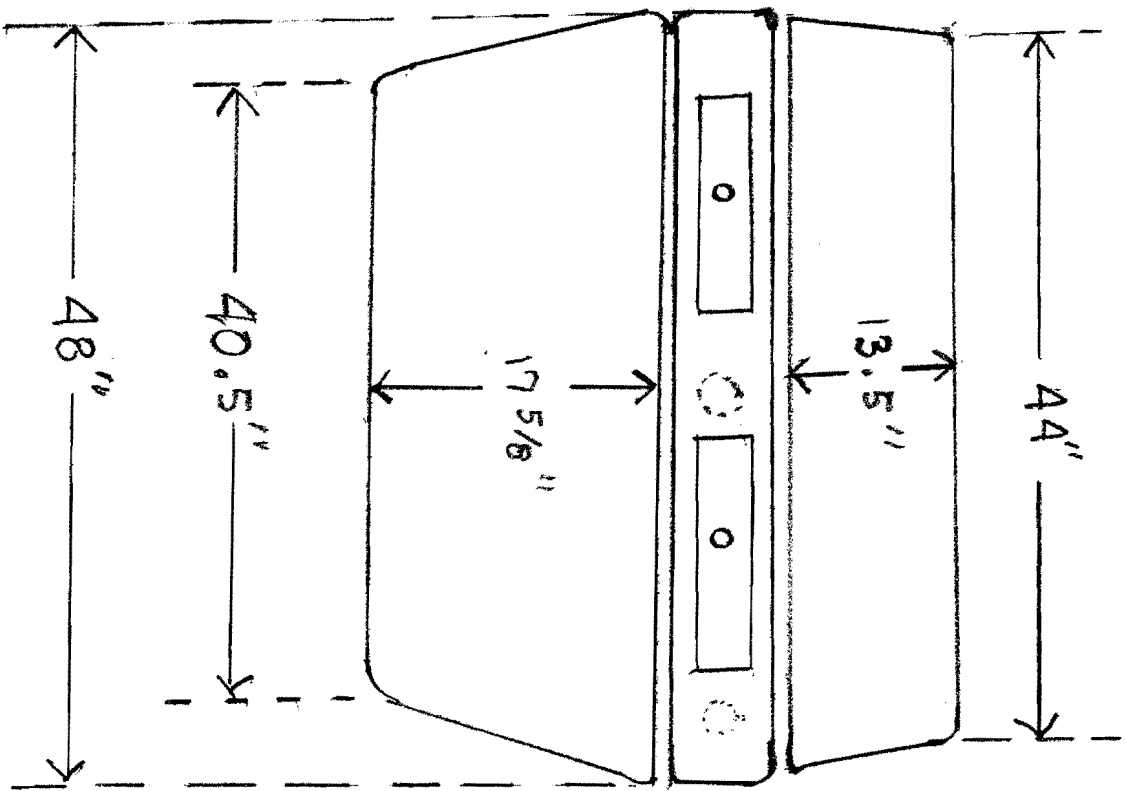

CENTER SECTION HAS
 2 STORAGE BINS
 COVERS 12 3/4" x 4 1/4"
 Leafs attached
 with piano hinges

PORT LEAF

TOP VIEW

Forward

8.25"

STBD LEAF